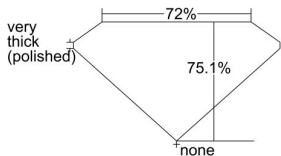

GIA®

FACSIMILE

GIA REPORT 6441778600

Verify this report at GIA.edu

GIA NATURAL DIAMOND DOSSIER®

September 23, 2022
GIA Report Number **6441778600**
Shape and Cutting Style ..... **Square Modified Brilliant**
Measurements ..... **4.32 x 4.21 x 3.16 mm**

GRADING RESULTS

Carat Weight ..... **0.50 carat**
Color Grade ..... **J**
Clarity Grade **VS1**

ADDITIONAL GRADING INFORMATION

Polish ..... **Excellent**
Symmetry ..... **Very Good**
Fluorescence ..... **Faint**
Clarity Characteristics..... **Crystal, Cloud, Pinpoint**
Inscription(s): **GIA 6441778600**

PROPORTIONS

Profile not to actual proportions

GRADING SCALES

GIA COLOR SCALE		GIA CLARITY SCALE			
COLORLESS	D	VERY VERY SLIGHTLY INCLUDED	FLAWLESS		
	E		INTERNALLY FLAWLESS		
	F	VERY SLIGHTLY INCLUDED	VVS₁		
	G		VVS₂		
	H		VS₁		
	NEAR COLORLESS	I	SLIGHTLY INCLUDED	VS₂	
		J		SI₁	
		FAINT	K	INCLUDED	SI₂
			L		I₁
			M		I₂
VERT LIGHT	N	LIGHT	I₃		
	O				
	P				
	Q				
	R