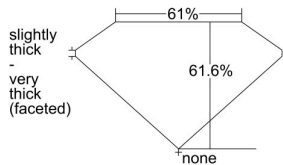

GIA®

FACSIMILE

GIA REPORT 6445952025

Verify this report at GIA.edu

GIA NATURAL DIAMOND DOSSIER®

October 12, 2022
GIA Report Number 6445952025
Shape and Cutting Style ..... Oval Brilliant
Measurements ..... 7.47 x 4.99 x 3.07 mm

GRADING RESULTS

Carat Weight ..... 0.76 carat
Color Grade ..... M
Clarity Grade VS1

ADDITIONAL GRADING INFORMATION

Polish ..... Excellent
Symmetry ..... Very Good
Fluorescence ..... None
Clarity Characteristics..... Crystal, Indented Natural
Inscription(s): GIA 6445952025

PROPORTIONS

Profile not to actual proportions

GRADING SCALES

GIA COLOR SCALE		GIA CLARITY SCALE			
COLORLESS	D	VERY VERY SLIGHTLY INCLUDED	FLAWLESS		
	E		INTERNALLY FLAWLESS		
	F		VVS₁		
	G		VVS₂		
	H		VS₁		
	I		VS₂		
	NEAR COLORLESS	J	SLIGHTLY INCLUDED	SI₁	
		K		SI₂	
		L		I₁	
		FAINT	M	INCLUDED	I₂
N			I₃		
O					
VERT LIGHT	P				
	Q				
	R				
	LIGHT	S			
		T			
		U			
V					
W					
X					
Y					
Z