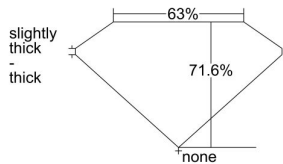

GIA®

FACSIMILE

GIA REPORT 7373963498

Verify this report at GIA.edu

GIA NATURAL DIAMOND DOSSIER®

April 14, 2021
GIA Report Number 7373963498
Shape and Cutting Style ..... Square Emerald Cut
Measurements ..... 5.24 x 5.19 x 3.72 mm

GRADING RESULTS

Carat Weight ..... 0.90 carat
Color Grade ..... G
Clarity Grade VS1

ADDITIONAL GRADING INFORMATION

Polish ..... Very Good
Symmetry ..... Good
Fluorescence ..... None
Clarity Characteristics..... Crystal, Pinpoint
Inscription(s): GIA 7373963498

PROPORTIONS

Profile not to actual proportions

GRADING SCALES

GIA COLOR SCALE		GIA CLARITY SCALE	
COLORLESS	D	VERY VERY SLIGHTLY INCLUDED	FLAWLESS
	E		INTERNALLY FLAWLESS
	F		VVS₁
	G		VVS₂
	H		VS₁
	I		VS₂
	J		SI₁
	K		SI₂
	L		I₁
	M		I₂
NEAR COLORLESS	N	SLIGHTLY INCLUDED	I₃
	O		
	P		
	Q		
FAINT	R		
	S		
	T		
	U		
VERT LIGHT	V		
	W		
	X		
	Y		
LIGHT	Z